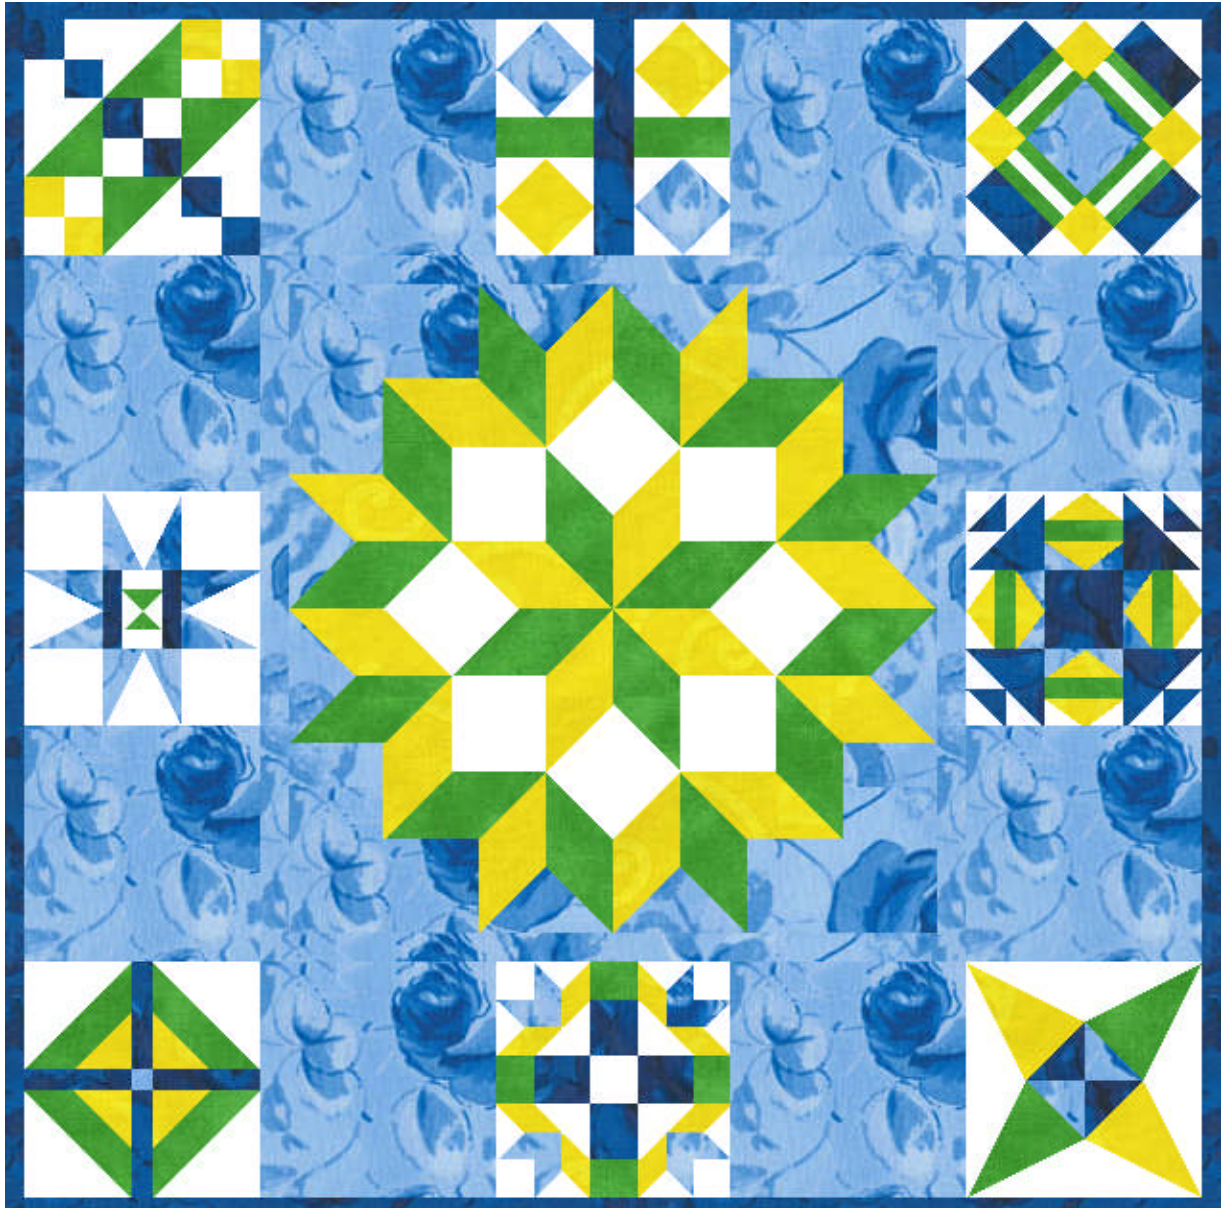

**BIBLE SAMPLER  
BOM12**

Finished size approximately 62 x 62 inches.

P.O. Box 395, Coos Bay, OR 97420  
541-888-2838  
[www.MandLdesigns.com](http://www.MandLdesigns.com)

**Fabric Requirements:** We used Maywood Roses in dark blue and light blue, and scraps of yellow, green and white print.

	Light Blue	Color 1	2-1/4 yards
	Yellow	Color 2	1 yard
	Green	Color 3	1 yard
	Dark Blue	Color 4	1 yard
	White Print	Color 5	1-1/2 yard

Cut 4 strips 2 inches x width of fabric from Color 1. Set aside for inside border.  
Cut 7 strips 1-1/2 inches x width of fabric from Color 4. Set aside for outside border.

Finished center block size is 33 inches.  
Finished block size is 12 inches.

Alternate colors.